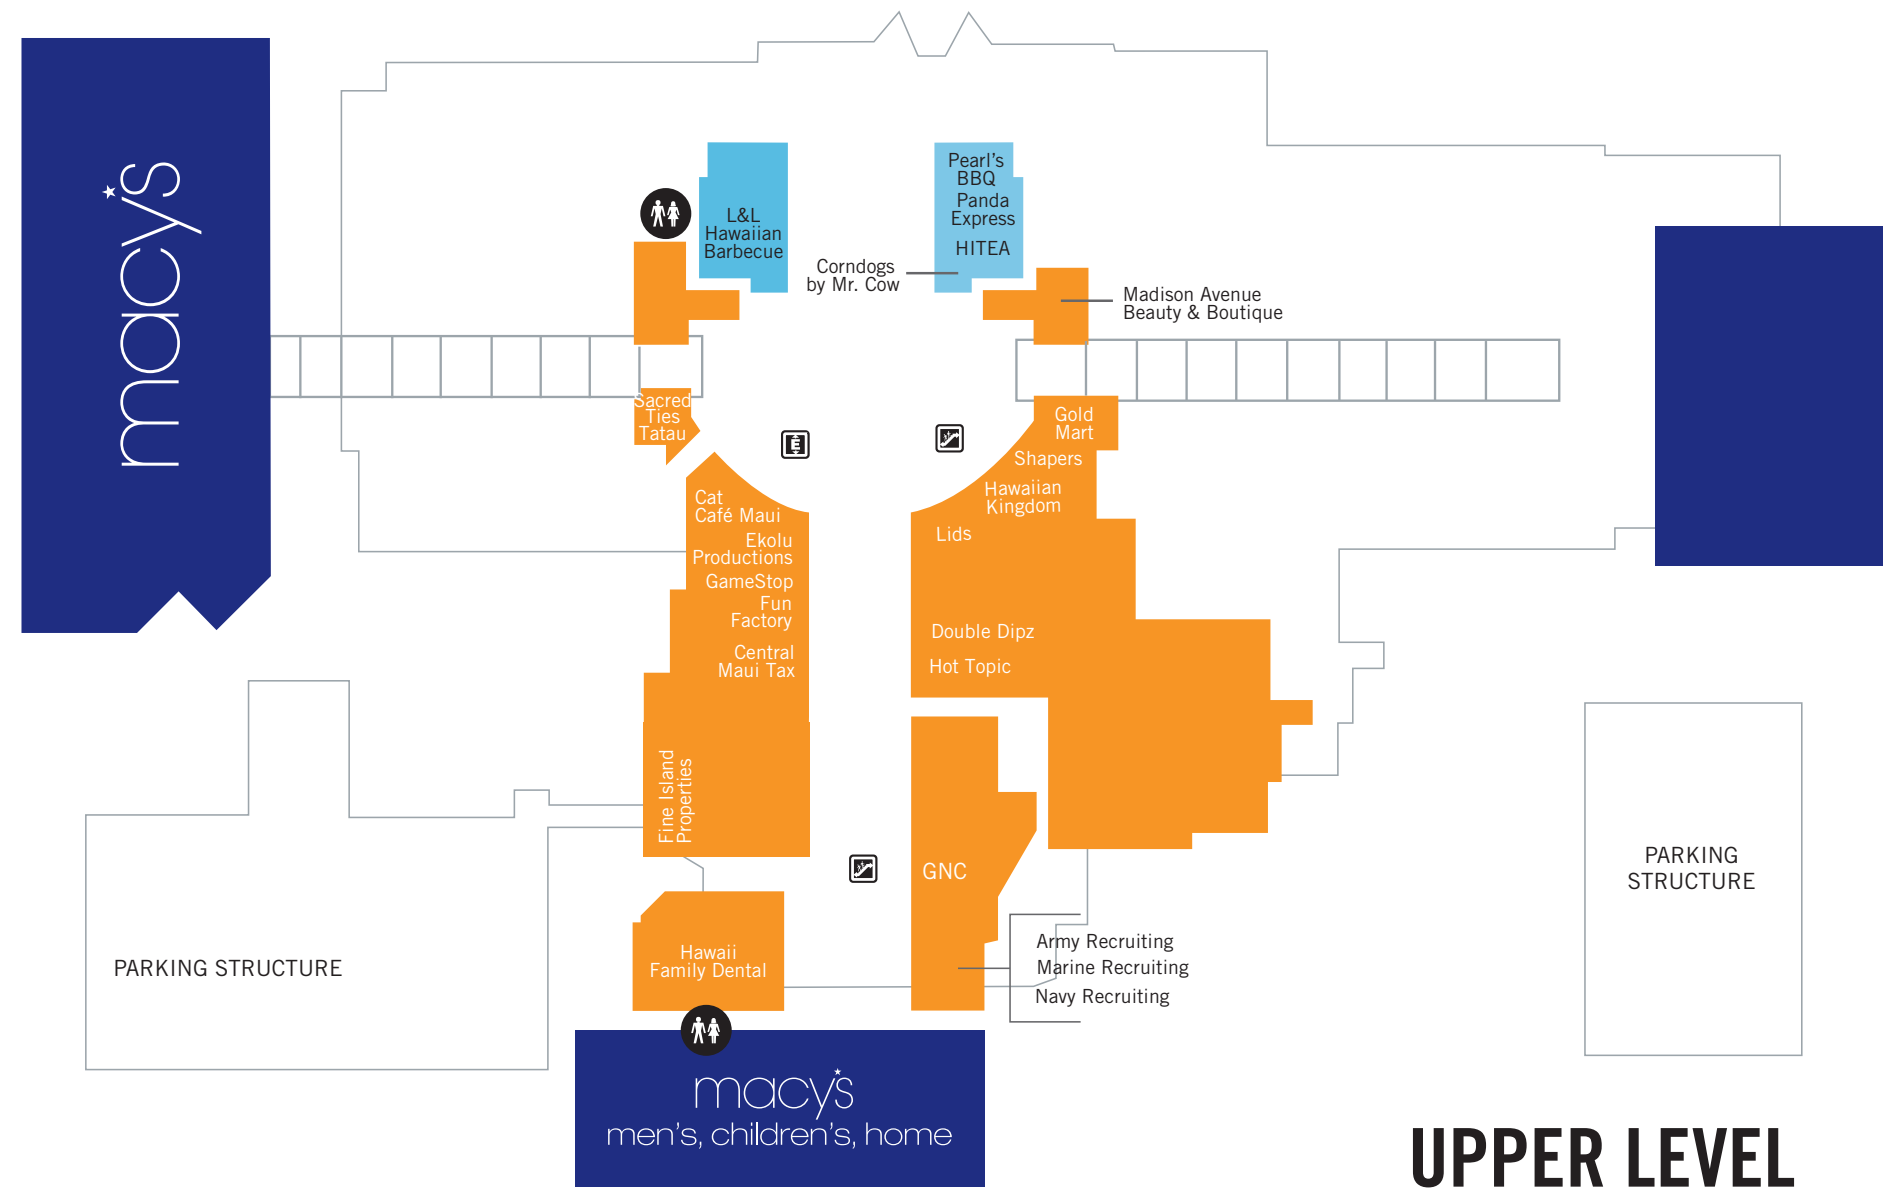

UPPER LEVEL

LOWER LEVEL

LEGEND

Automatic Teller Machine	Elevator	Pepsi Machine
Charging Station	Escalator	Restrooms (Located On 2nd Floor)
Designated Smoking Area	Management Office	Stairs

A PACIFIC RETAIL PROPERTY