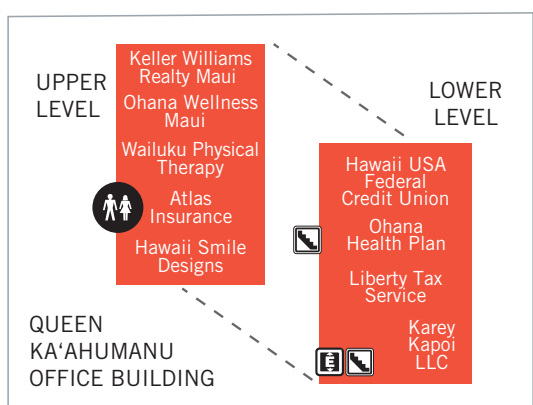

UPPER LEVEL

LOWER LEVEL

LEGEND

Automatic Teller Machine	Elevator	Pepsi Machine
Charging Station	Escalator	Restrooms (Located On 2nd Floor)
Designated Smoking Area	Management Office	Stairs

A PACIFIC RETAIL PROPERTY