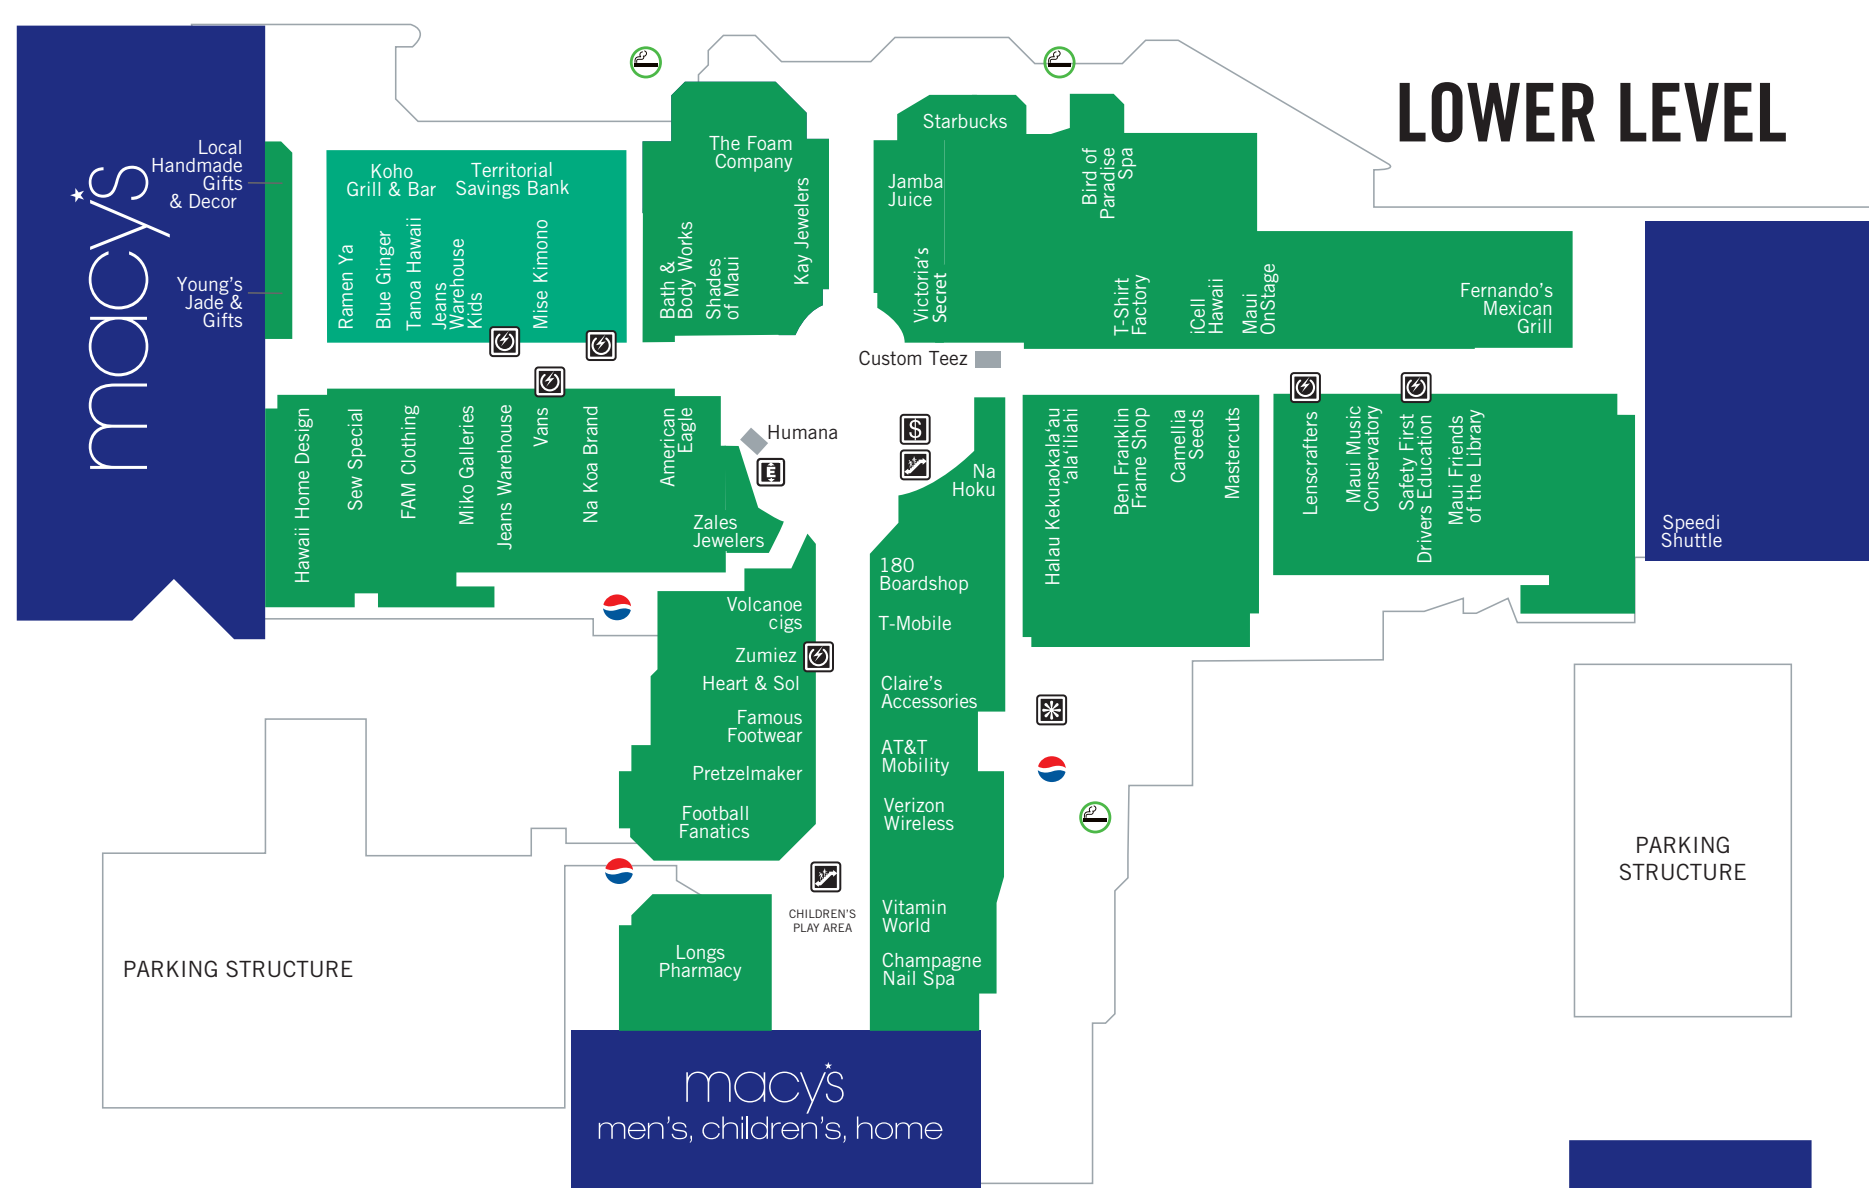

UPPER LEVEL

LOWER LEVEL

LEGEND

Automatic Teller Machine	Elevator	Pepsi Machine
Charging Station	Escalator	Restrooms (Located On 2nd Floor)
Designated Smoking Area	Management Office	Stairs

A PACIFIC RETAIL PROPERTY

SPORTS / HOBBY / CRAFT

- Ben Franklin Crafts
- Football Fanatics
- Lids

SUPERMARKET

- Foodland Supermarket

WOMEN'S WEAR

- 180 Boardshop
- American Eagle
- Blue Ginger
- Custom Teez
- Ekolu Productions
- FAM Clothing
- The Foam Company
- Hawaiian Kingdom
- Heart & Sol
- Hot Topic
- Jeans Warehouse
- Mise Kimono
- Na Koa Brand
- Shapers
- Tanoa Hawaii
- Victoria's Secret
- Zumiez