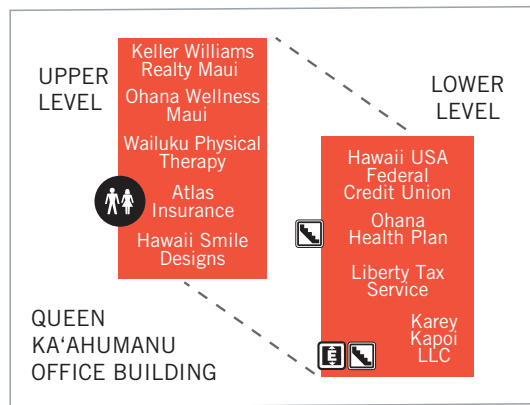

UPPER LEVEL

LOWER LEVEL

LEGEND

Automatic Teller Machine	Elevator	Pepsi Machine
Charging Station	Escalator	Restrooms (Located On 2nd Floor)
Designated Smoking Area	Management Office	Stairs

A PACIFIC RETAIL PROPERTY