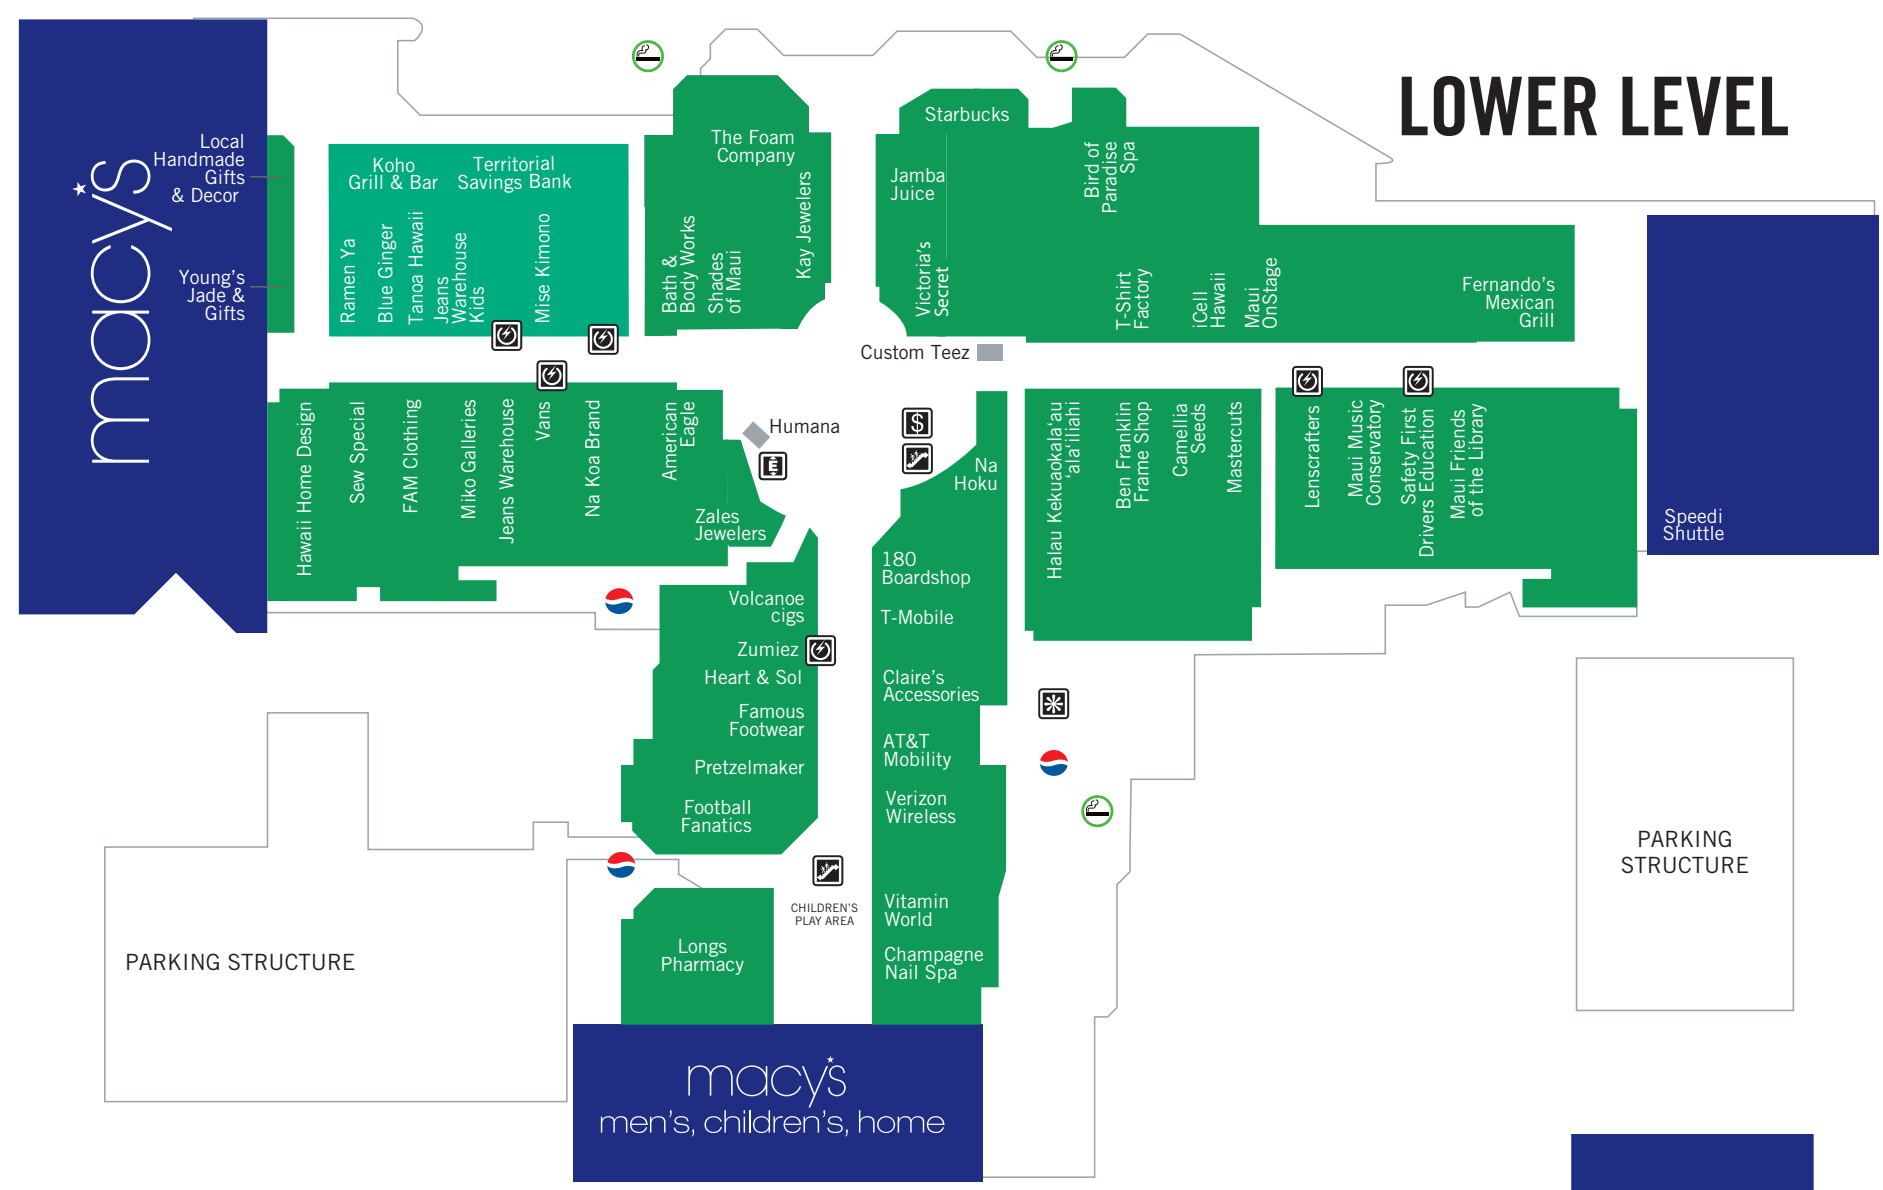

SPORTS / HOBBY / CRAFT

- Ben Franklin Crafts
- Football Fanatics
- Lids

SUPERMARKET

- Foodland Supermarket

WOMEN'S WEAR

- 180 Boardshop
- American Eagle
- Blue Ginger
- Custom Teez
- Ekolu Productions
- FAM Clothing
- The Foam Company
- Hawaiian Kingdom
- Heart & Sol
- Hot Topic
- Jeans Warehouse
- Mise Kimono
- Na Koa Brand
- Shapers
- Tanoa Hawaii
- Victoria's Secret
- Zumiez

UPPER LEVEL

LOWER LEVEL

LEGEND

Automatic Teller Machine	Elevator	Pepsi Machine
Charging Station	Escalator	Restrooms (Located On 2nd Floor)
Designated Smoking Area	Management Office	Stairs

A PACIFIC RETAIL PROPERTY