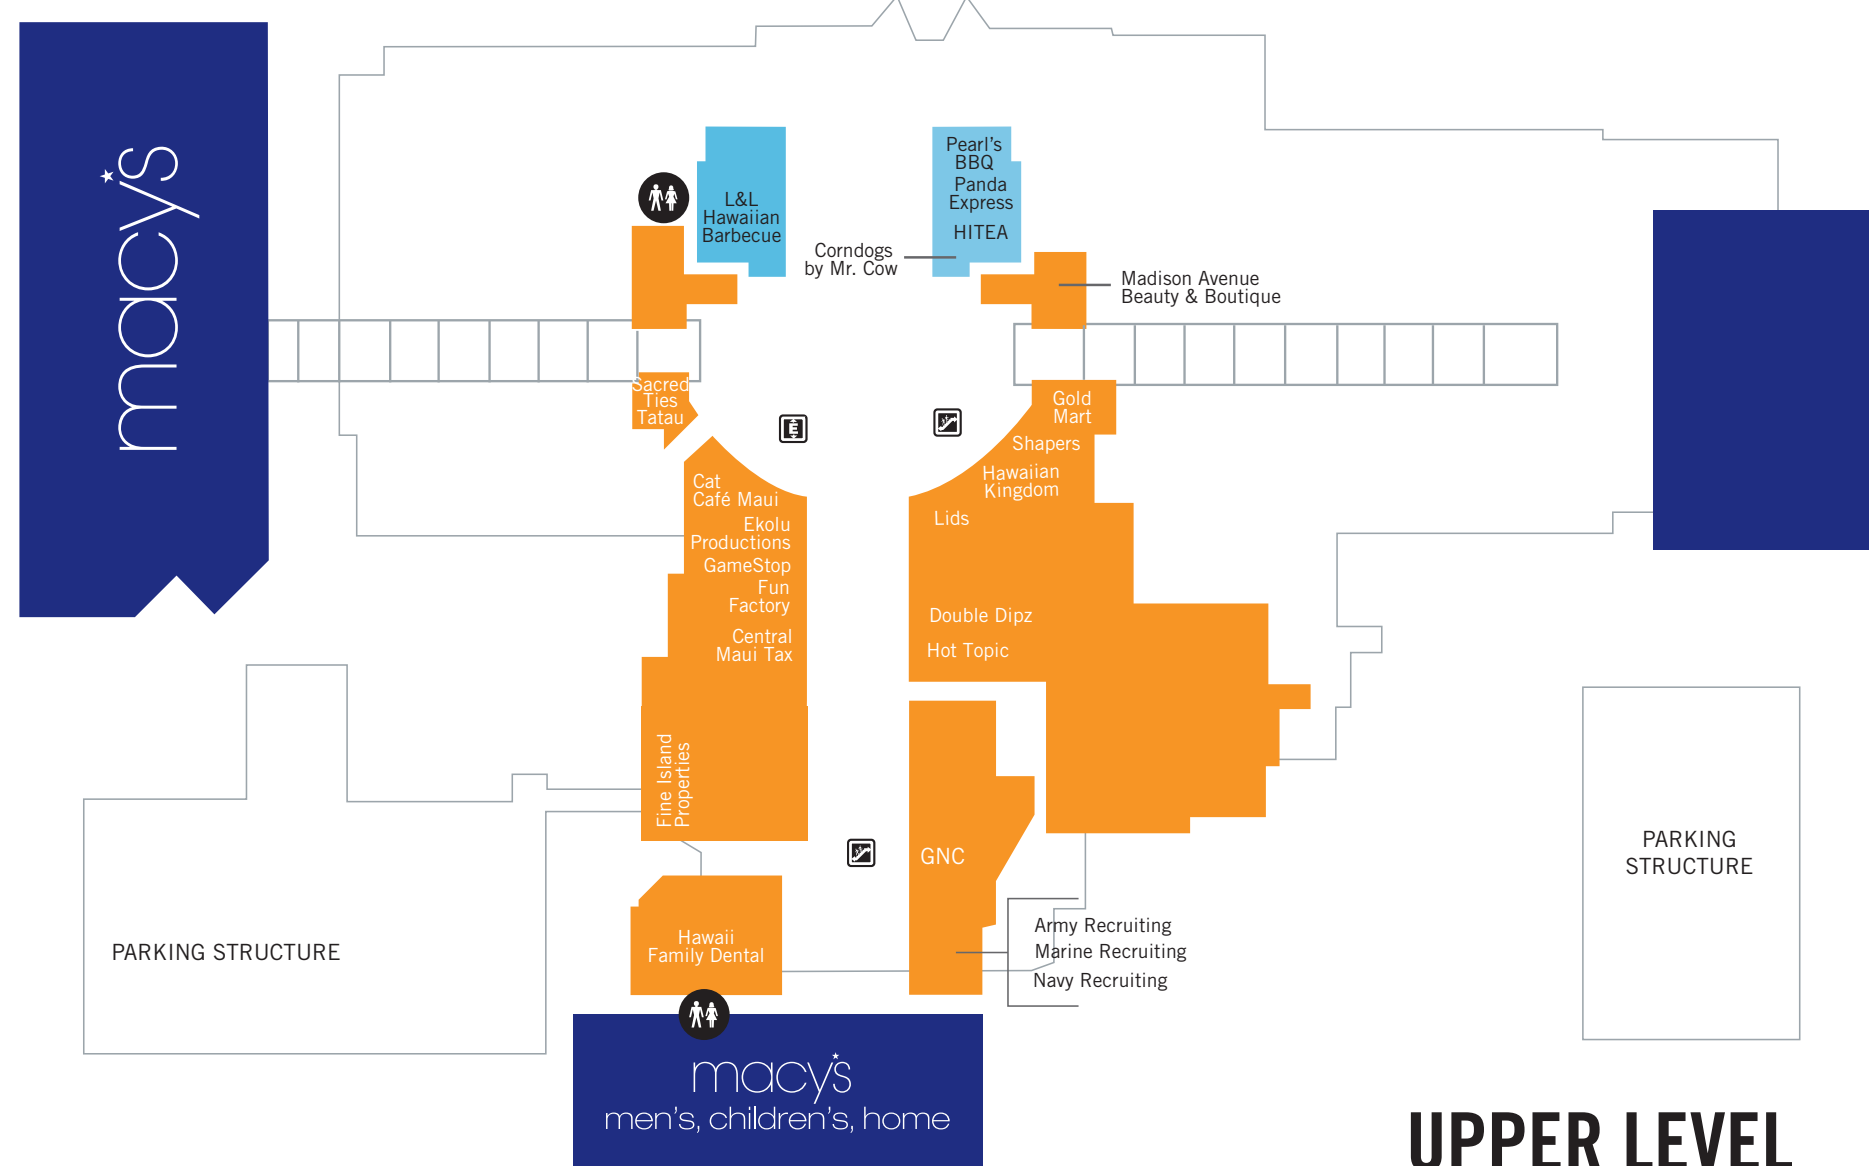

UPPER LEVEL

LOWER LEVEL

LEGEND

Automatic Teller Machine	Elevator	Pepsi Machine
Charging Station	Escalator	Restrooms (Located On 2nd Floor)
Designated Smoking Area	Management Office	Stairs

A PACIFIC RETAIL PROPERTY

SPORTS / HOBBY / CRAFT

- Ben Franklin Crafts
- Football Fanatics
- Lids

SUPERMARKET

- Foodland Supermarket

WOMEN'S WEAR

- 180 Boardshop
- American Eagle
- Blue Ginger
- Custom Teez
- Ekolu Productions
- FAM Clothing
- The Foam Company
- Hawaiian Kingdom
- Heart & Sol
- Hot Topic
- Jeans Warehouse
- Mise Kimono
- Na Koa Brand
- Shapers
- Tanoa Hawaii
- Victoria's Secret
- Zumiez